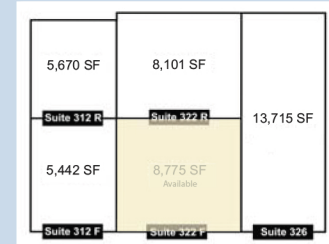

Suite 322 | First Floor

Not to Scale | For Illustrative Purposes Only

312 - 326 MYSTIC AVE.
MEDFORD, MA

8,775 SF Available | Suite 322

5,670 SF	8,101 SF	
Suite 312 R	Suite 322 R	13,715 SF
5,442 SF	8,775 SF Available	
Suite 312 F	Suite 322 F	Suite 326

8,775 SF Available | Suite 322

Mezzanine

CP
COMBINED PROPERTIES

Since 1935

*A full-service real estate
development firm, creating
better places to live & work. SM*

Site Plan

Not to Scale | For Illustrative Purposes Only

312 - 326 MYSTIC AVE.
MEDFORD, MA

8,775 SF Available | Suite 322

 Suite 322

COMBINED PROPERTIES

Since 1935

*A full-service real estate
development firm, creating
better places to live & work. SM*