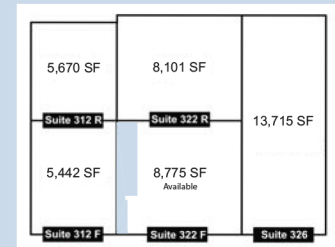

Suite 322 | Mezzanine

Not to Scale | For Illustrative Purposes Only

312 - 326 MYSTIC AVE.
MEDFORD, MA

8,775 SF Available | Suite 322

Mezzanine

COMBINED PROPERTIES

Since 1935

*A full-service real estate
development firm, creating
better places to live & work. SM*

Suite 322 | First Floor

Not to Scale | For Illustrative Purposes Only

312 - 326 MYSTIC AVE.
MEDFORD, MA

8,775 SF Available | Suite 322

5,670 SF	8,101 SF	
Suite 312 R	Suite 322 R	13,715 SF
5,442 SF	8,775 SF Available	
Suite 312 F	Suite 322 F	Suite 326

8,775 SF Available | Suite 322

Mezzanine

CP
COMBINED PROPERTIES

Since 1935

*A full-service real estate
development firm, creating
better places to live & work. SM*

Site Plan

Not to Scale | For Illustrative Purposes Only