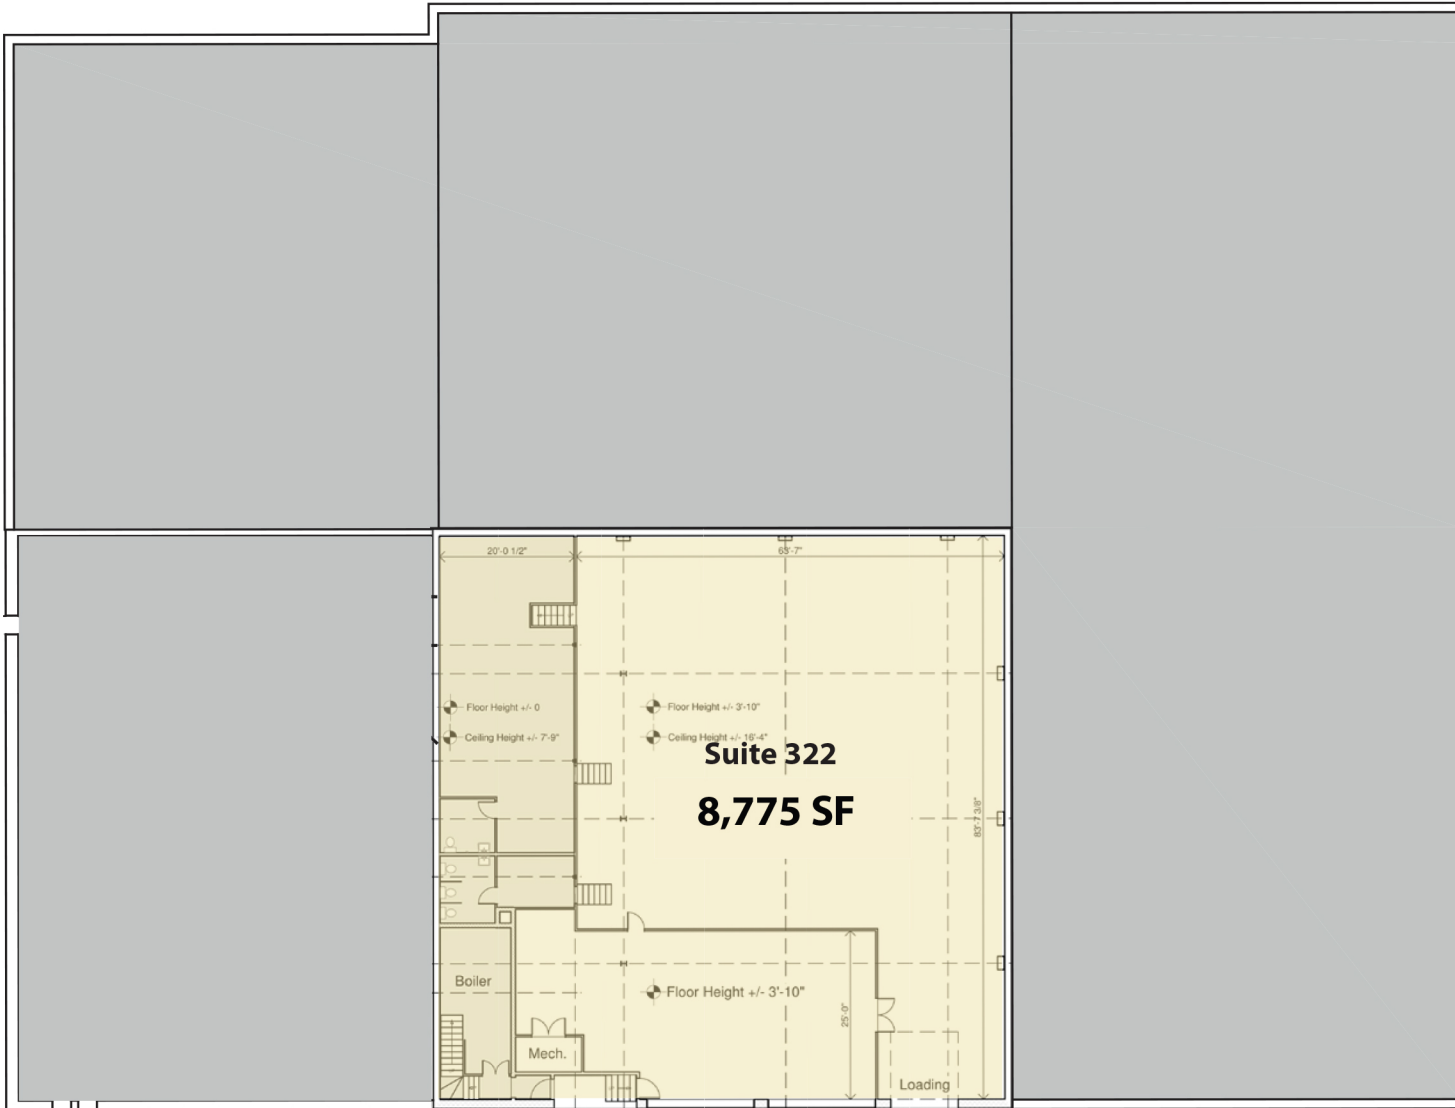

8,775 SF Available | Suite 322

Mezzanine

CP
COMBINED PROPERTIES

Since 1935

*A full-service real estate
development firm, creating
better places to live & work. SM*

Site Plan

Not to Scale | For Illustrative Purposes Only

312 - 326 MYSTIC AVE.
MEDFORD, MA

8,775 SF Available | Suite 322

 Suite 322

COMBINED PROPERTIES

Since 1935

*A full-service real estate
development firm, creating
better places to live & work. SM*