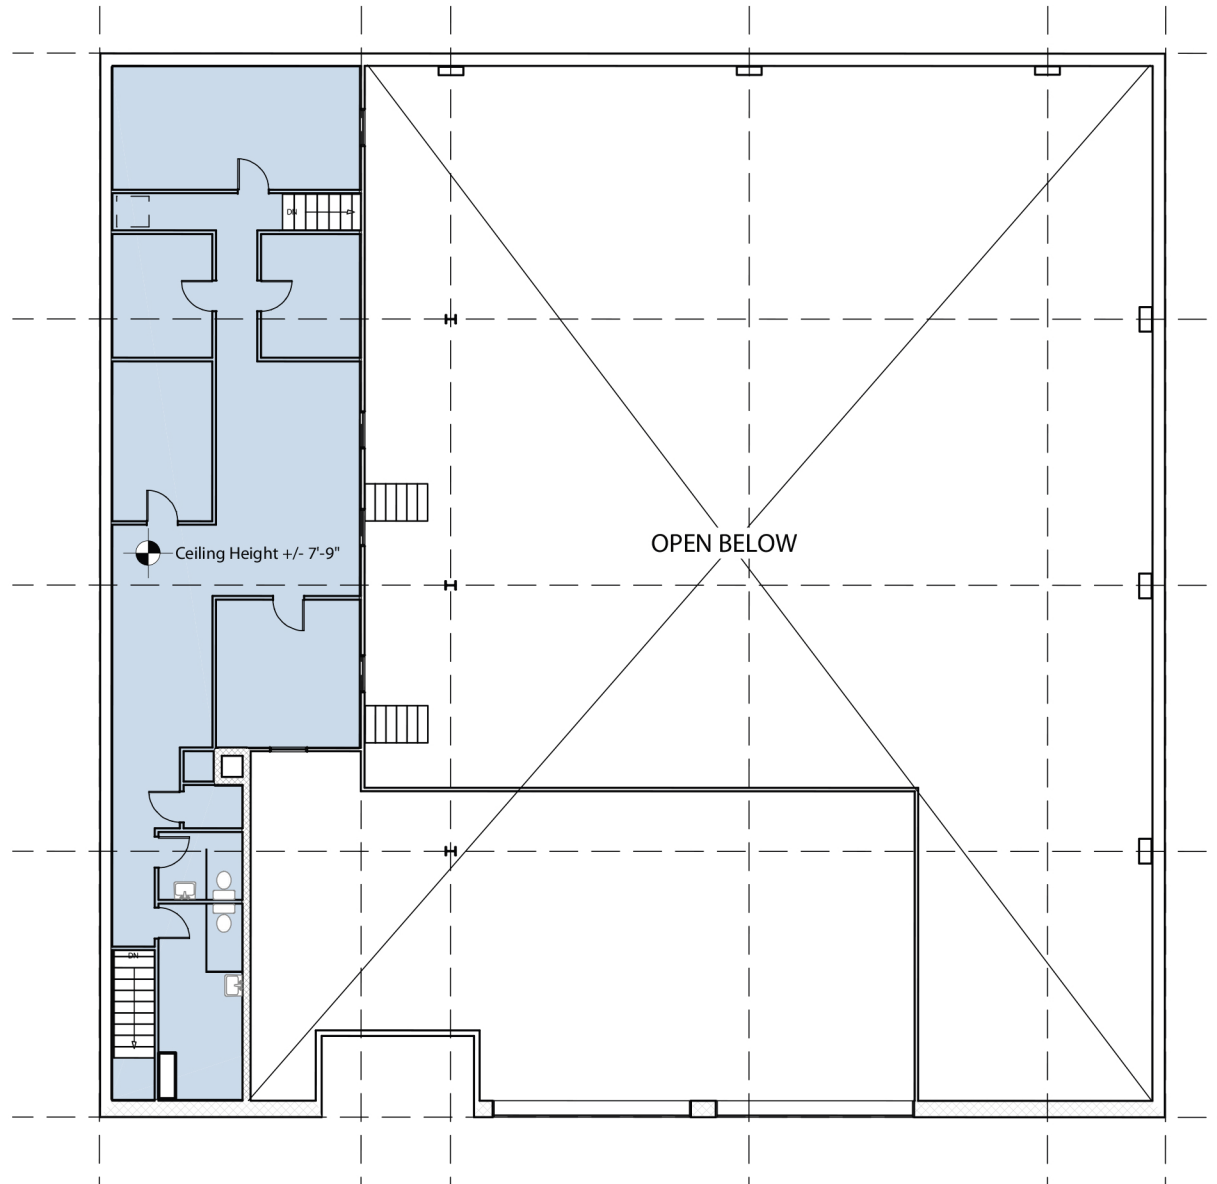

Suite 322 | Mezzanine

Not to Scale | For Illustrative Purposes Only

312 - 326 MYSTIC AVE.
MEDFORD, MA

8,775 SF Available | Suite 322

Mezzanine

COMBINED PROPERTIES

Since 1935

*A full-service real estate
development firm, creating
better places to live & work. SM*

Suite 322 | First Floor

Not to Scale | For Illustrative Purposes Only

312 - 326 MYSTIC AVE.
MEDFORD, MA

8,775 SF Available | Suite 322

5,670 SF	8,101 SF	
Suite 312 R	Suite 322 R	13,715 SF
5,442 SF	8,775 SF Available	
Suite 312 F	Suite 322 F	Suite 326

8,775 SF Available | Suite 322

Mezzanine

CP
COMBINED PROPERTIES

Since 1935

*A full-service real estate
development firm, creating
better places to live & work. SM*

Site Plan

Not to Scale | For Illustrative Purposes Only