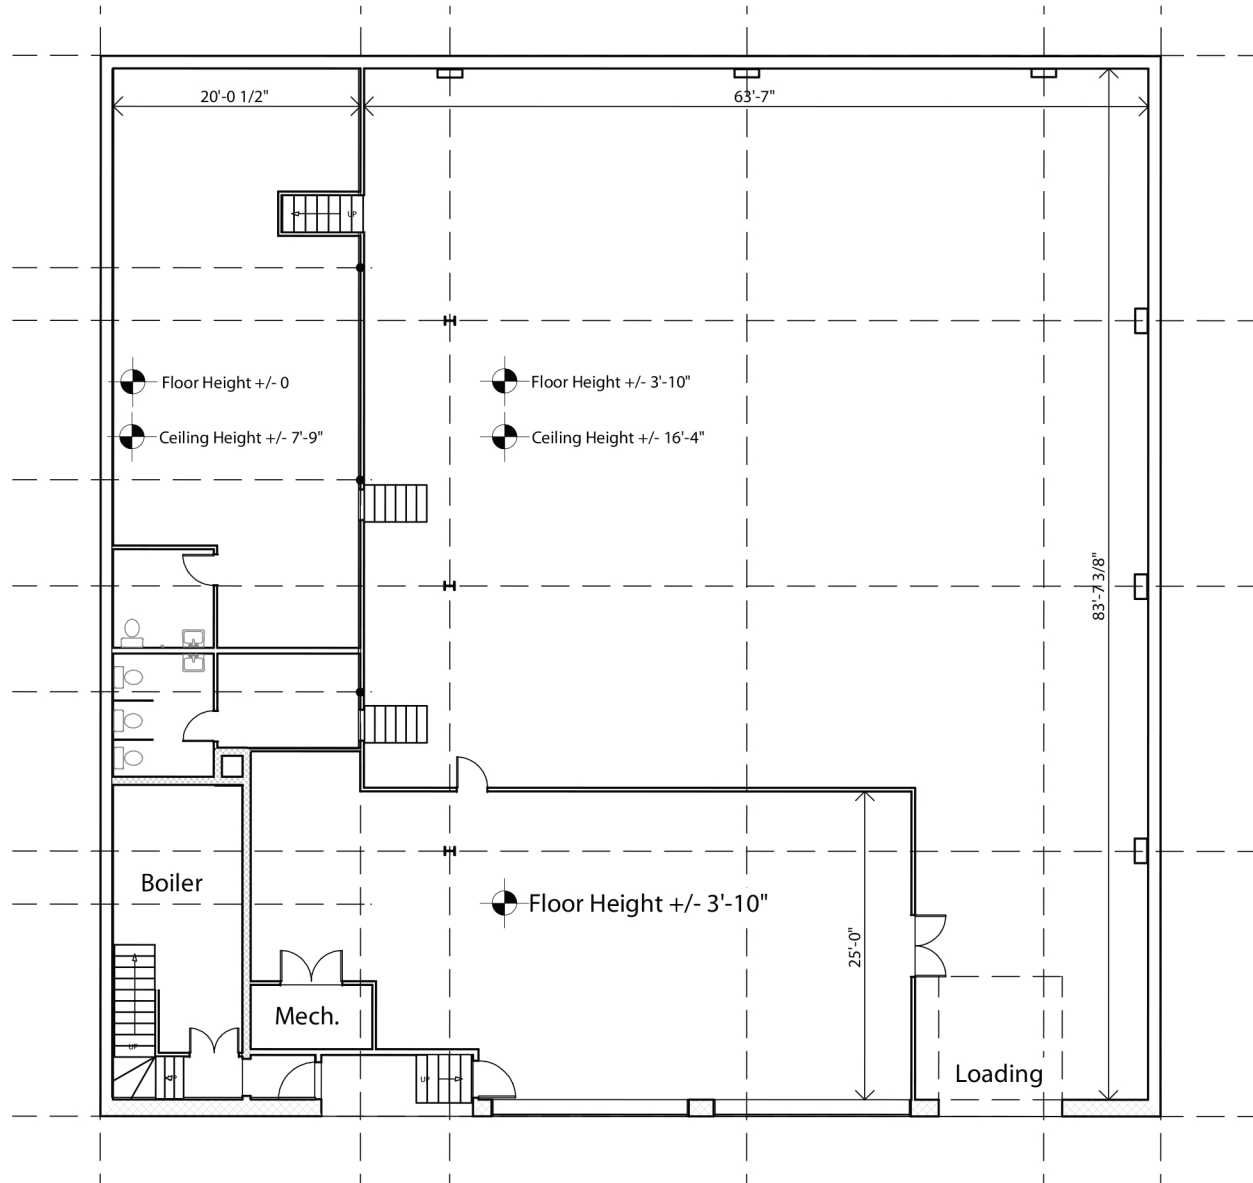

Suite 322 | Mezzanine

Not to Scale | For Illustrative Purposes Only

312 - 326 MYSTIC AVE.
MEDFORD, MA

8,775 SF Available | Suite 322

Mezzanine

COMBINED PROPERTIES

Since 1935

*A full-service real estate
development firm, creating
better places to live & work. SM*

Suite 322 | First Floor

Not to Scale | For Illustrative Purposes Only

312 - 326 MYSTIC AVE.
MEDFORD, MA

8,775 SF Available | Suite 322

5,670 SF	8,101 SF	
Suite 312 R	Suite 322 R	13,715 SF
5,442 SF	8,775 SF Available	
Suite 312 F	Suite 322 F	Suite 326

8,775 SF Available | Suite 322

Mezzanine

CP
COMBINED PROPERTIES

Since 1935

*A full-service real estate
development firm, creating
better places to live & work. SM*

Site Plan

Not to Scale | For Illustrative Purposes Only