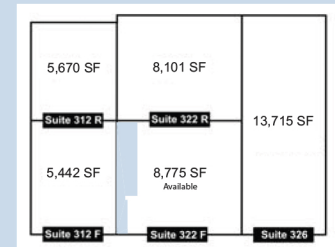

Suite 322 | First Floor

Not to Scale | For Illustrative Purposes Only

312 - 326 MYSTIC AVE.
MEDFORD, MA

8,775 SF Available | Suite 322

5,670 SF	8,101 SF	
Suite 312 R	Suite 322 R	13,715 SF
5,442 SF	8,775 SF Available	
Suite 312 F	Suite 322 F	Suite 326

8,775 SF Available | Suite 322

Mezzanine

CP
COMBINED PROPERTIES

Since 1935

*A full-service real estate
development firm, creating
better places to live & work. SM*

Site Plan

Not to Scale | For Illustrative Purposes Only