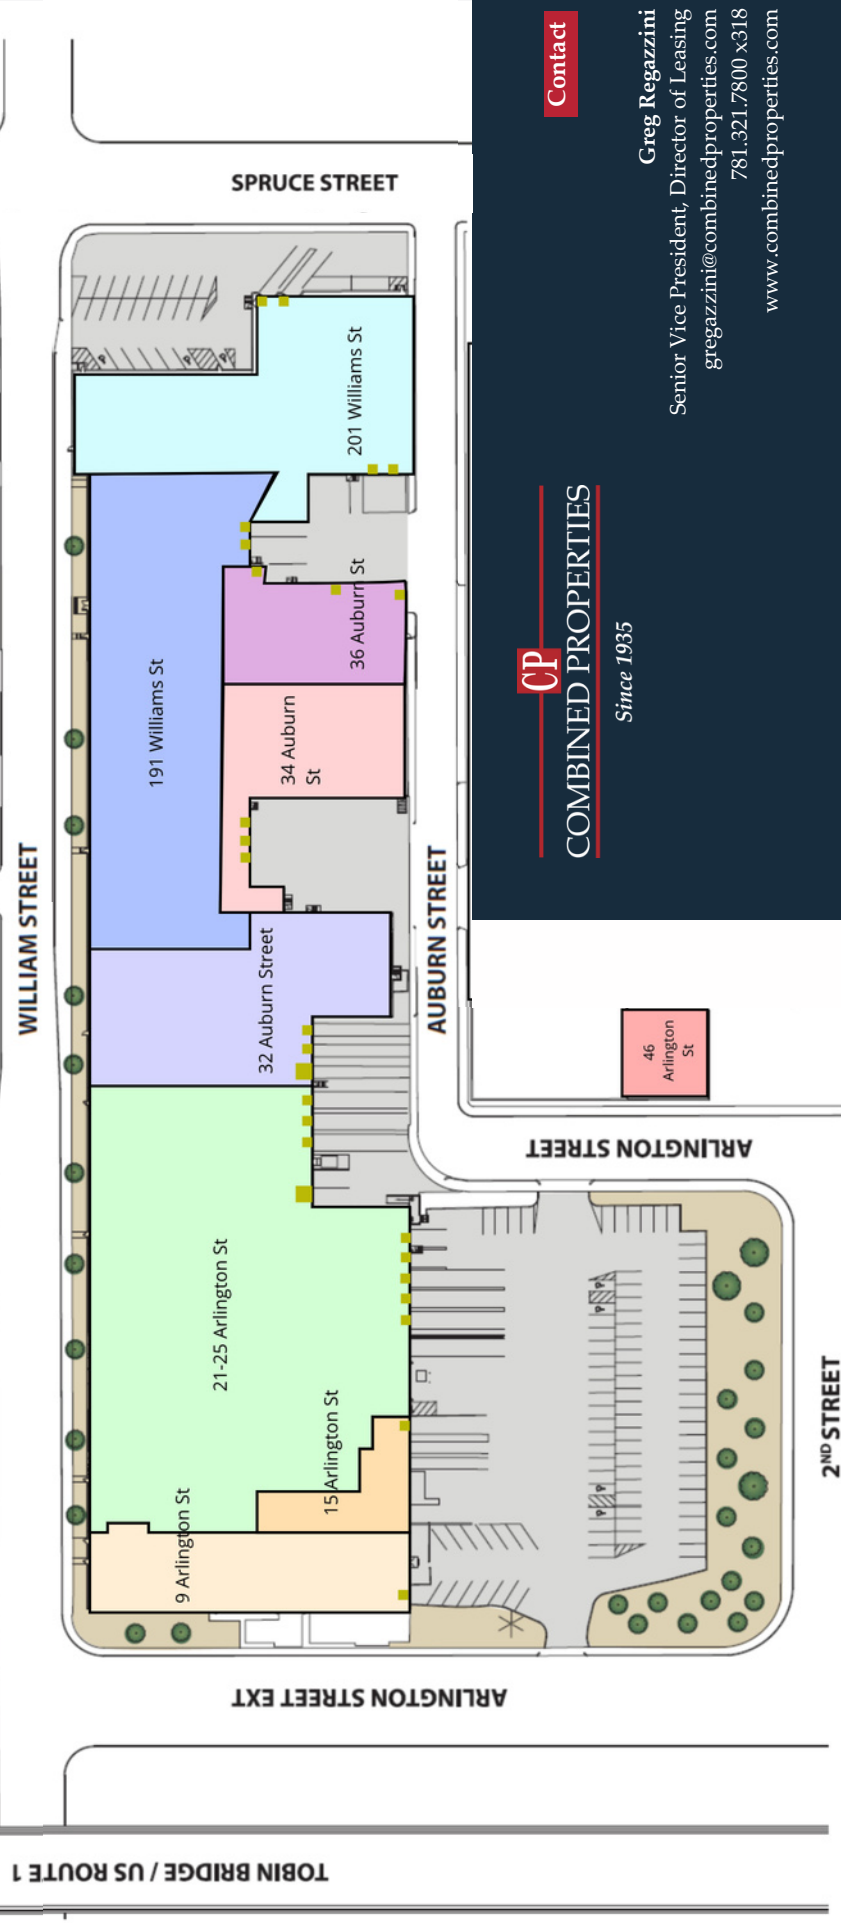

191-201 WILLIAMS STREET,
CHELSEA

FLOOR 1: 23,364 SF

FLOOR 2: 6,500 SF

FLOOR 3: 6,500 SF

FLOOR 3

FLOOR 2

FLOOR 1

-  Available SF
-  Loading
-  Freight Elevator

CP
COMBINED PROPERTIES
Celebrating Our 75th Year

*A full service real estate firm.
Creating better places to live,
work and play*

Site Plan

ADMIRAL HILL LARGE	ADMIRAL HILL SMALL
9 Arlington St	172 Williams St
15 Arlington St	174 Williams St
21-25 Arlington St	176 Williams St
32 Auburn Street	
CAMPUS	
9 Arlington St	Office
34 Auburn St	Kitchen
36 Auburn St	common restrooms
201 Williams St	
191 Williams St	
46 Arlington St	
	Parking
	exclusive loading
	Common Loading