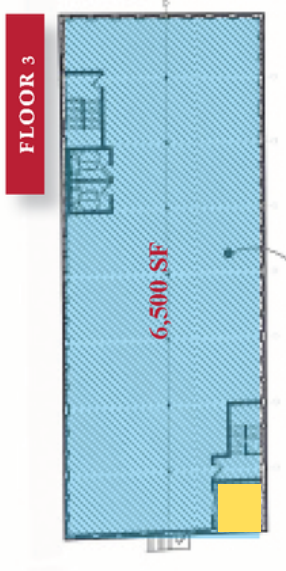

191-201 WILLIAMS STREET,
CHELSEA

FLOOR 1: 23,364 SF

FLOOR 2: 6,500 SF

FLOOR 3: 6,500 SF

FLOOR 3

FLOOR 2

FLOOR 1

-  Available SF
-  Loading
-  Freight Elevator

CP
COMBINED PROPERTIES
Celebrating Our 75th Year

*A full service real estate firm.
Creating better places to live,
work and play*

Site Plan

ADMIRAL HILL LARGE	ADMIRAL HILL SMALL
9 Arlington St	172 Williams St
15 Arlington St	174 Williams St
21-25 Arlington St	176 Williams St
32 Auburn Street	
CAMPUS	
9 Arlington St	Office
34 Auburn St	Kitchen
36 Auburn St	common restrooms
201 Williams St	
191 Williams St	
46 Arlington St	
	Parking
	exclusive loading
	Common Loading