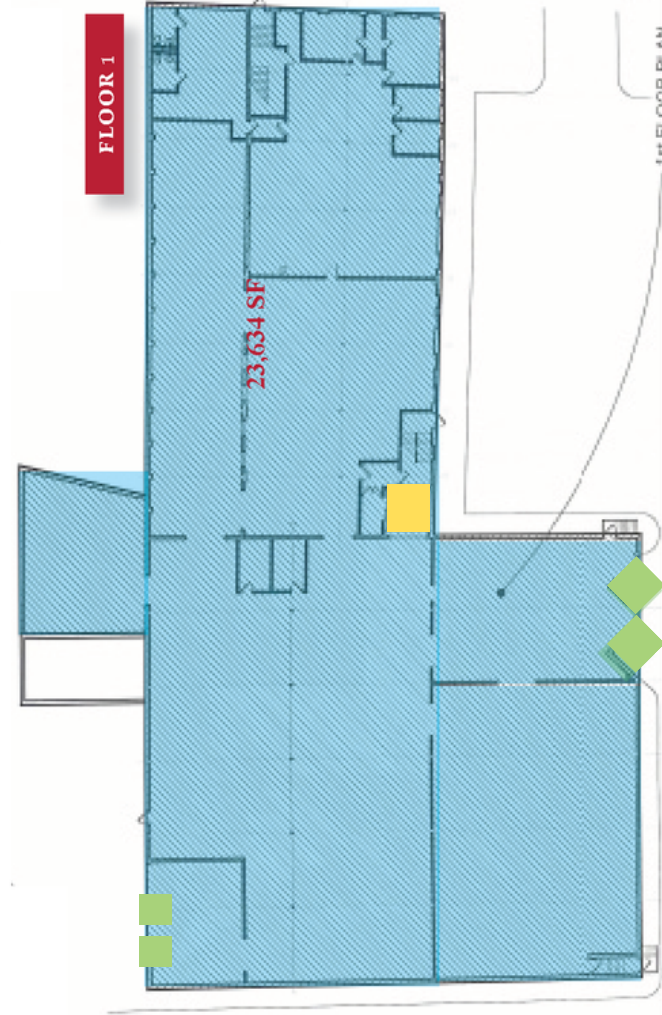

191-201 WILLIAMS STREET,
CHELSEA

FLOOR 1: 23,364 SF

FLOOR 2: 6,500 SF

FLOOR 3: 6,500 SF

FLOOR 3

FLOOR 2

FLOOR 1

-  Available SF
-  Loading
-  Freight Elevator

CP
COMBINED PROPERTIES
Celebrating Our 75th Year

*A full service real estate firm.
Creating better places to live,
work and play*

Site Plan

ADMIRAL HILL LARGE	ADMIRAL HILL SMALL
9 Arlington St	172 Williams St
15 Arlington St	174 Williams St
21-25 Arlington St	176 Williams St
32 Auburn Street	
CAMPUS	
9 Arlington St	Office
34 Auburn St	Kitchen
36 Auburn St	common restrooms
201 Williams St	
191 Williams St	
46 Arlington St	
	Parking
	exclusive loading
	Common Loading