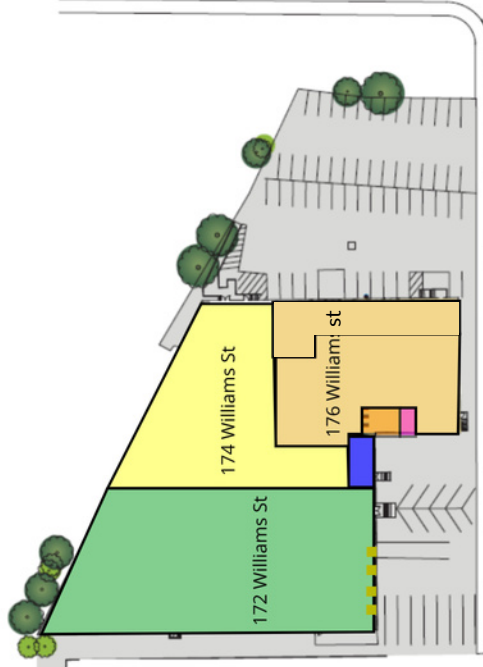

191-201 WILLIAMS STREET,
CHELSEA

FLOOR 1: 23,364 SF

FLOOR 2: 6,500 SF

FLOOR 3: 6,500 SF

FLOOR 3

FLOOR 2

FLOOR 1

-  Available SF
-  Loading
-  Freight Elevator

CP
COMBINED PROPERTIES
Celebrating Our 75th Year

*A full service real estate firm.
Creating better places to live,
work and play*

Site Plan

ADMIRAL HILL LARGE	ADMIRAL HILL SMALL
9 Arlington St	172 Williams St
15 Arlington St	174 Williams St
21-25 Arlington St	176 Williams St
32 Auburn Street	
CAMPUS	
9 Arlington St	Office
34 Auburn St	Kitchen
36 Auburn St	common restrooms
201 Williams St	
191 Williams St	
46 Arlington St	
	Parking
	exclusive loading
	Common Loading