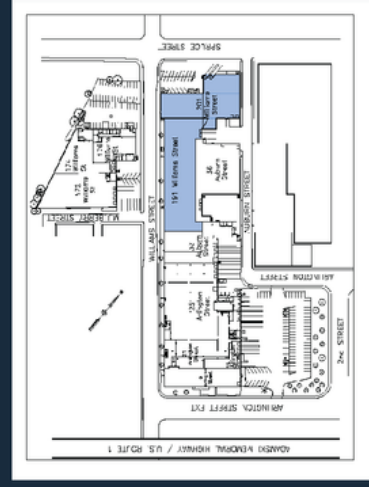

191-201 WILLIAMS STREET,
CHELSEA

FLOOR 1: 23,364 SF

FLOOR 2: 6,500 SF

FLOOR 3: 6,500 SF

FLOOR 3

FLOOR 2

FLOOR 1

-  Available SF
-  Loading
-  Freight Elevator

CP
COMBINED PROPERTIES
Celebrating Our 75th Year

*A full service real estate firm.
Creating better places to live,
work and play*

Site Plan

ADMIRAL HILL LARGE	ADMIRAL HILL SMALL
9 Arlington St	172 Williams St
15 Arlington St	174 Williams St
21-25 Arlington St	176 Williams St
32 Auburn Street	
CAMPUS	
9 Arlington St	Office
34 Auburn St	Kitchen
36 Auburn St	common restrooms
201 Williams St	
191 Williams St	
46 Arlington St	
	Parking
	exclusive loading
	Common Loading