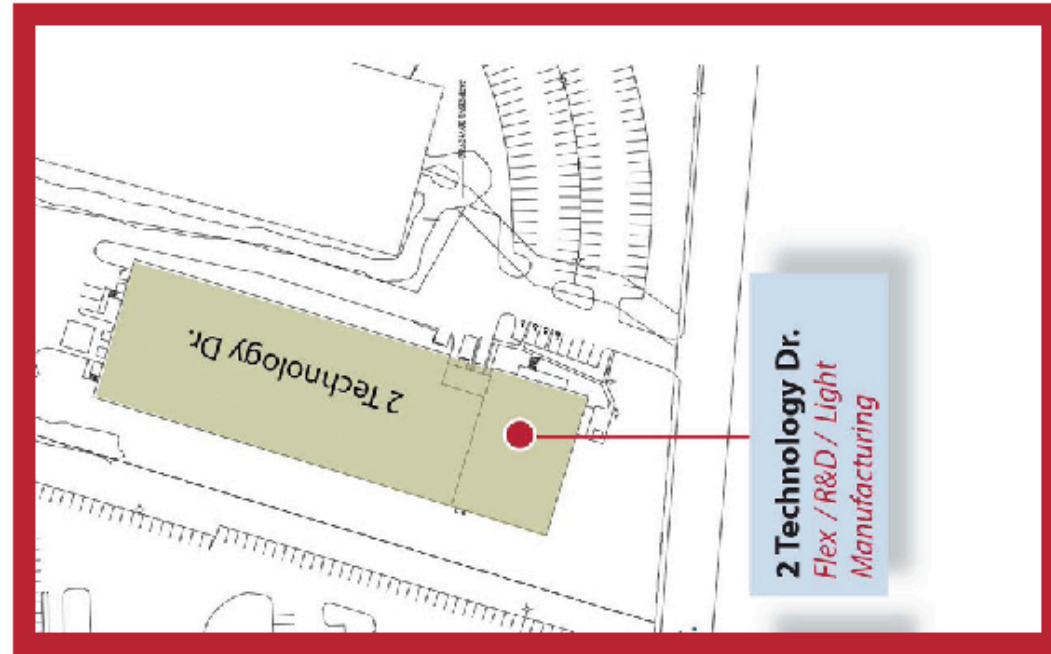

Second Floor

TWO TECHNOLOGY DRIVE  
PEABODY, MA

2ND FLOOR SUITES FROM:  
10,000 SF

Not to Scale

-  Private Offices
-  Conference Room
-  Bull Pen Area
-  IT Room
-  Kitchen
-  Restroom with Showers

**CP**  
COMBINED PROPERTIES  
*Celebrating Our 75th Year*