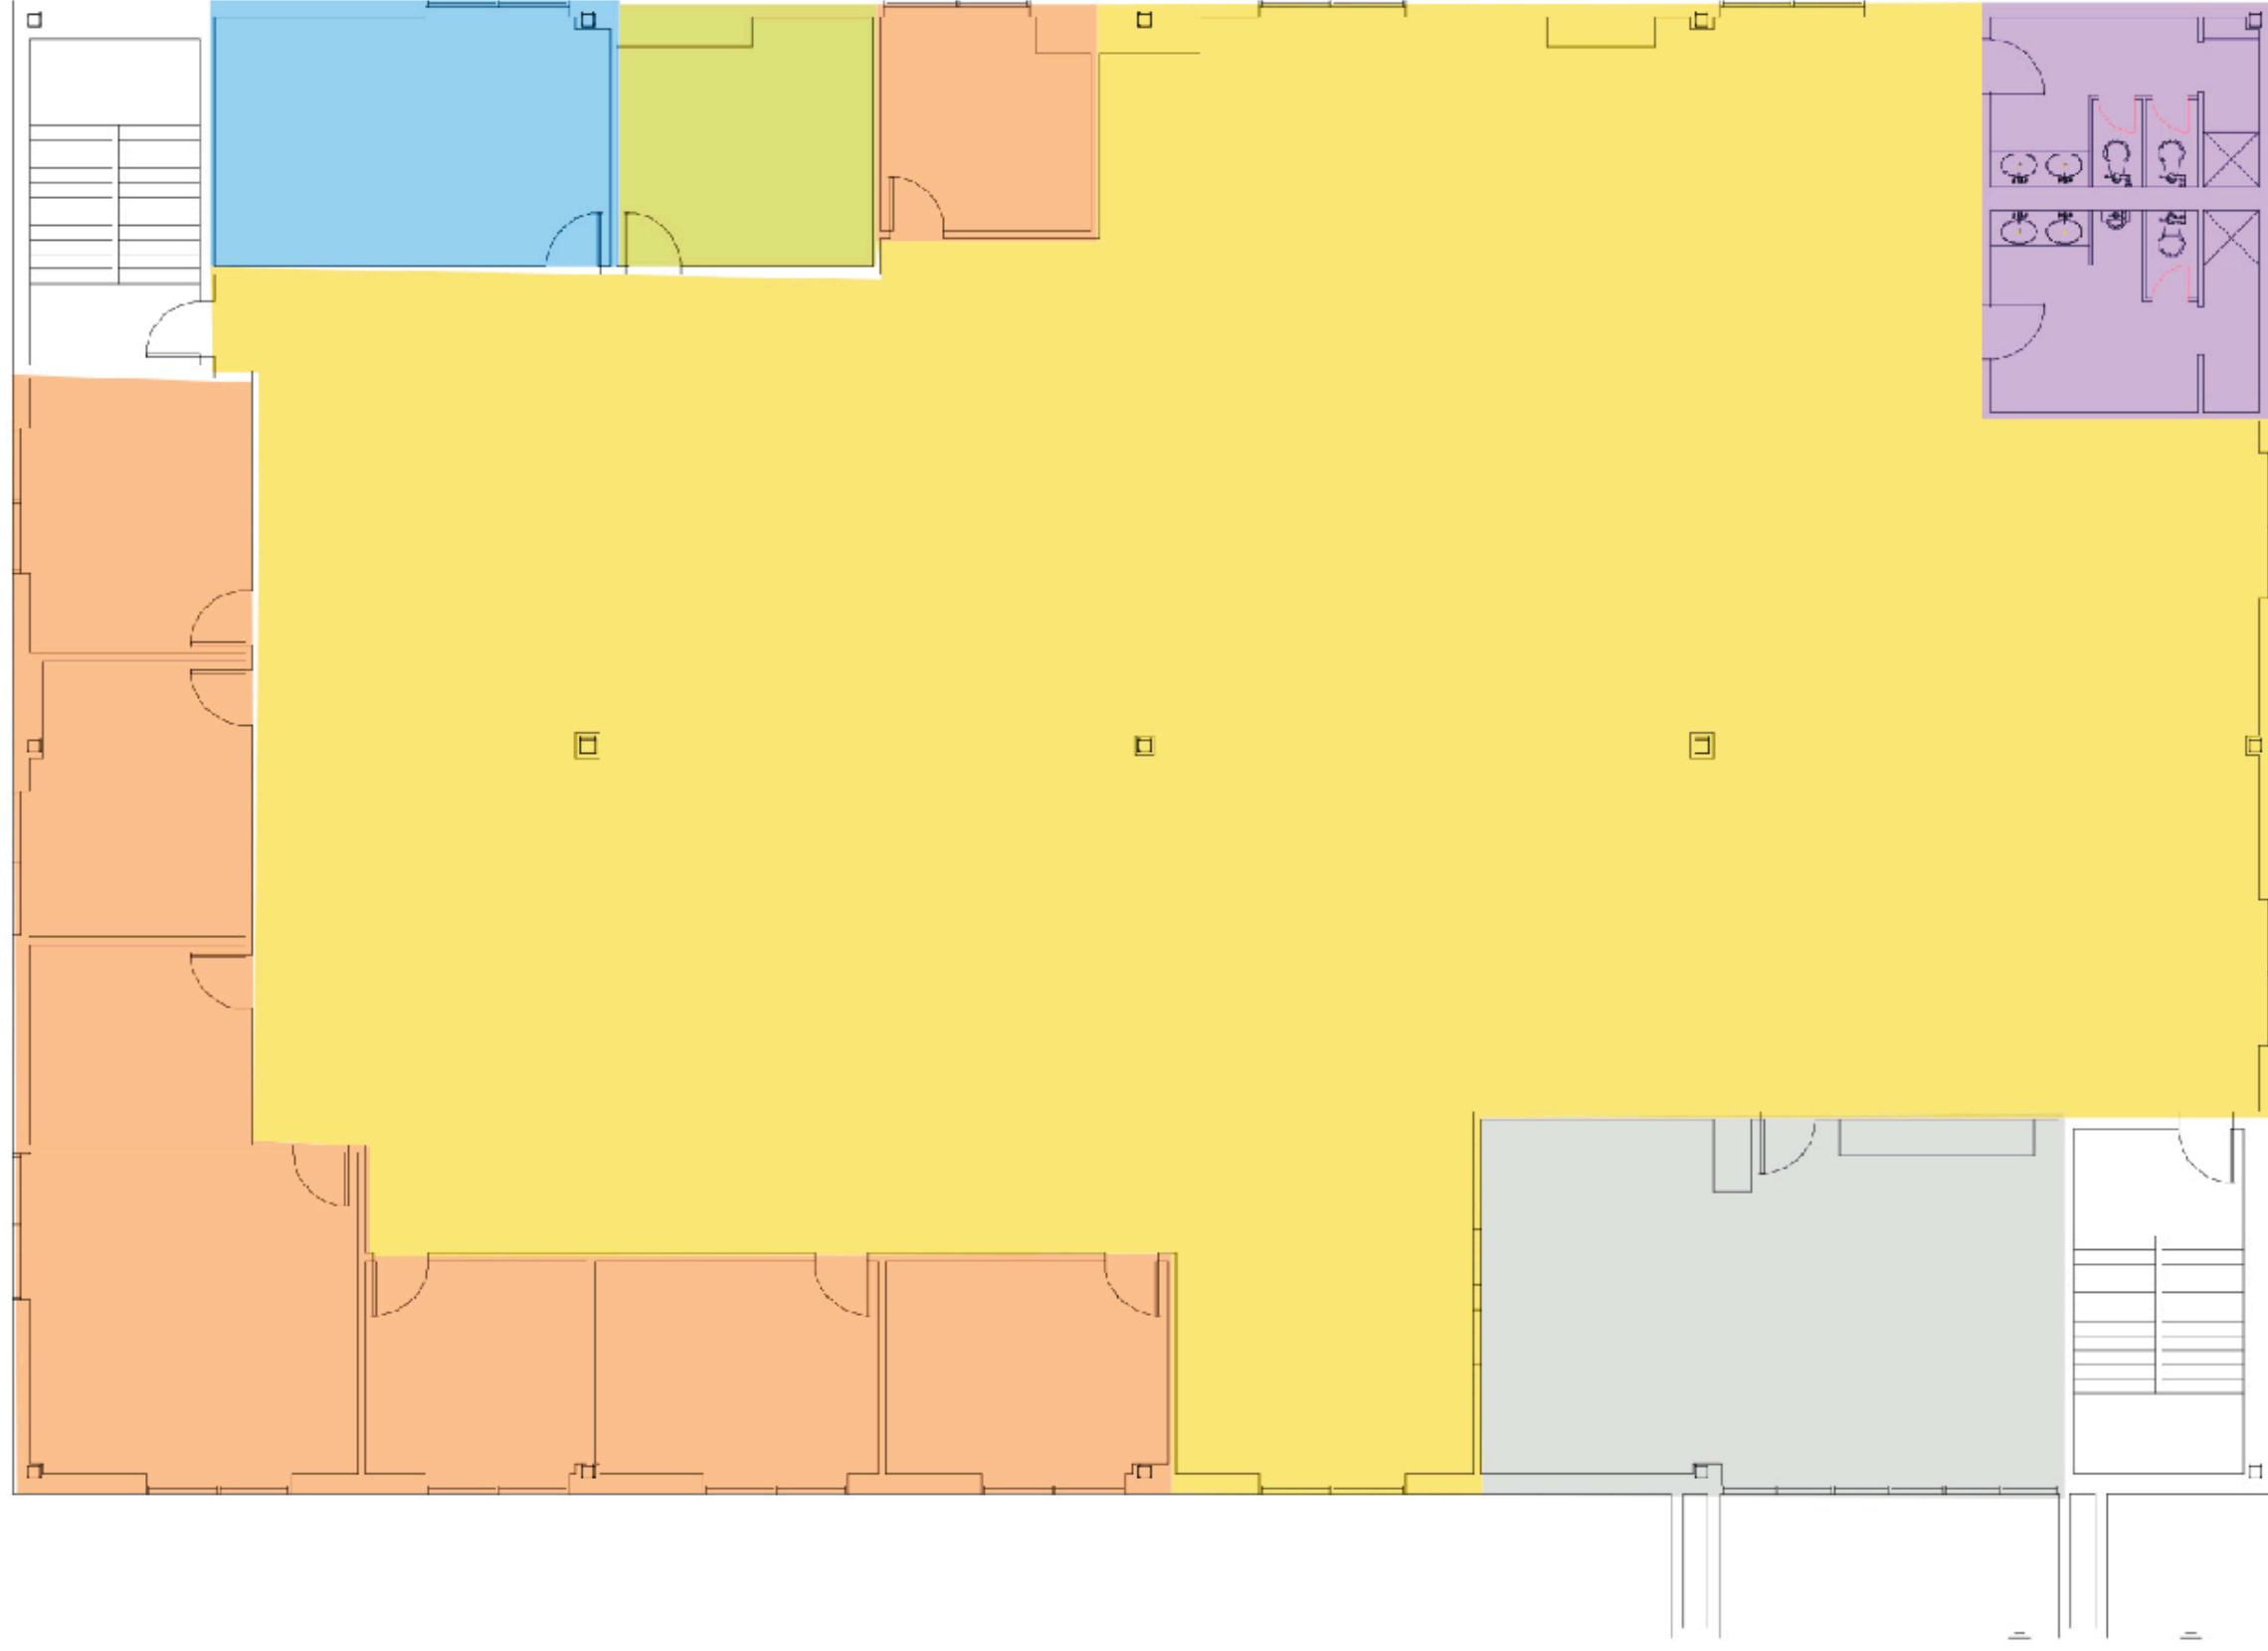

Second Floor

TWO TECHNOLOGY DRIVE  
PEABODY, MA

2ND FLOOR SUITES FROM:  
10,000 SF

Not to Scale

-  Private Offices
-  Conference Room
-  Bull Pen Area
-  IT Room
-  Kitchen
-  Restroom with Showers

**CP**  
COMBINED PROPERTIES  
*Celebrating Our 75th Year*